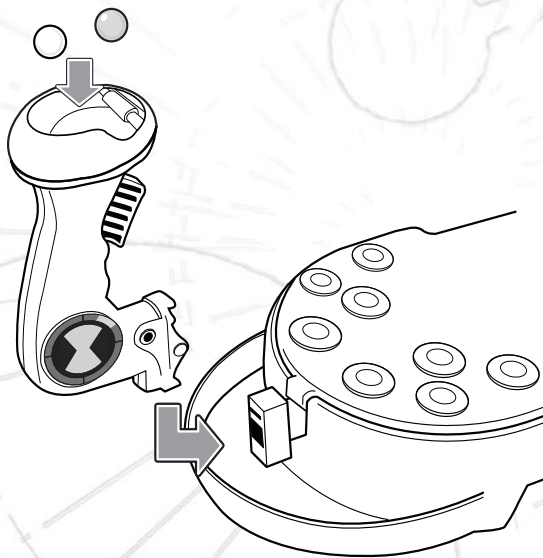

SET UP:

As shown in the illustration, press the two shooters into place on the sides of the game base until the center posts of the shooter snap into the holes of the part that's already connected to the base.

Each player takes a matching set of 8 stands (blue or green) and 3 Omnitrix pieces. Each player inserts their three Omnitrix pieces into three stands. The youngest player now chooses any one of the 10 aliens to be on his side and places it into a stand. The other player now chooses from the 9 remaining aliens and so on until each player has 5 aliens and 3 Omnitrix pieces in their color stands. Place your 8 game pieces in any of the 8 holes on your side of the game base. The posts of the bases should hang under the clear top of the game.

Divide the marbles between the two players; you can mix the colors or not because the colors don't affect game play. Each player places as many marbles as they can into the top of their shooter and puts the remaining marbles in the holding area under the shooter.